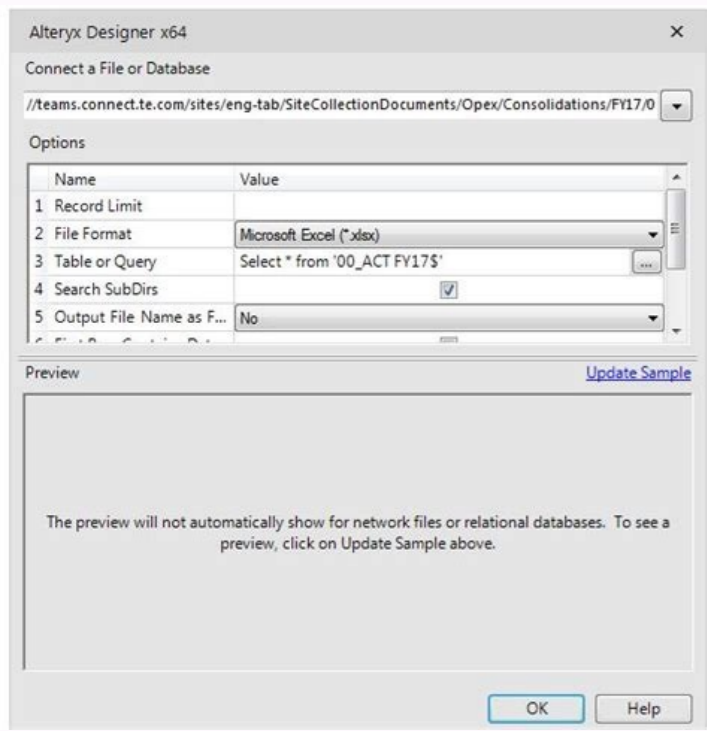

Google sheets input alteryx

Alteryx google sheets input tool.