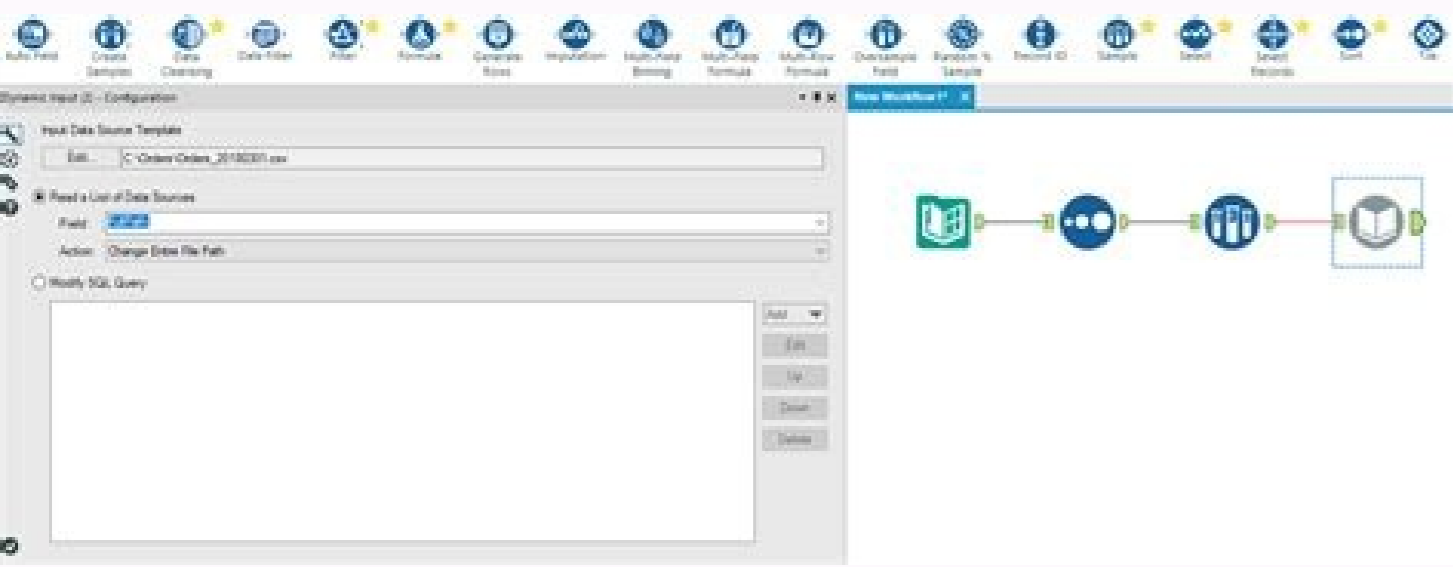

Google sheets input alteryx

Alteryx google sheets input tool.